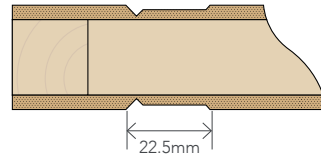

### ROUTERED GROOVE DETAIL

 4.75MM MDF SKIN  
 (FOR INTERIOR USE)

 4.75MM TEMPERED  
 HARDBOARD SKIN  
 (FOR SHELTERED  
 EXTERIOR USE)

### VRP2 Grooving Dimensions (mm)

Top Rails	150mm
Bottom Rails	150mm
Bottom Rails	100mm
Side Stile	110mm
Grooved Panel Width	150mm
Grooved Top and Bottom Panel Height	250mm
Grooved Mid Panel Height	Door Height Less 1000mm

### Stile, Rail and Lockblock Configuration 1980 up to 2400 High Doors 410-910mm Wide

	Rails	Stiles	Lockblocks
Hollow (1980)	Ex 35mm	Ex 35mm	400 x 70mm
Hollow (Up to 2400)	Ex 140mm	Ex 35mm	800 x 70mm
Polystyrene	Ex 35mm	Ex 35mm	400/800 x 70mm
Solid (Up to 2400)	Ex 140mm	Ex 35mm	N/A
960mm Wide +	Ex 105mm	Ex 105mm	N/A
>2400mm High	Ex 105mm	Ex 105mm	N/A

- All doors over 1210 wide supplied un-primed
- 'Oversize' is doors over 1210mm wide or 2700mm high

- All hollow and polystyrene doors have double lock blocks
- Stock doors are standard sizes between 410mm and 910mm wide