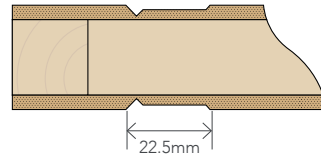

VRP5 Spec Sheet

ROUTERED GROOVE DETAIL

 4.75MM MDF SKIN
 (FOR INTERIOR USE)

 4.75MM TEMPERED
 HARDBOARD SKIN
 (FOR SHELTERED
 EXTERIOR USE)

Door Weights - kg/m²

Hollow	10.5
Polystyrene	10.5
Solid	28.5
Steel per L/M	2.0

VRP5 Grooving Dimensions (mm)

Top Rail	150mm
Bottom Rail	150mm
Side Stiles	110mm
Grooved Panel Width	Door Width Less 220mm
Grooved Panel Height	Door Height less 300mm

	Core Availability			Available Finishes	
	Hollow	Polystyrene	Solid	Un-Primed	U.V Primed
1980 High	•	•	•	MTO	Ex-Stock (38mm H/C & S/C)
Up to 2400 High	•	•	•	MTO	Ex-Stock (38mm H/C & S/C)
2700 High	•	•	•	MTO	MTO
Oversize	N/A	•	N/A	MTO	N/A

Stile, Rail and Lockblock Configuration 1980 up to 2400 High Doors 410-910mm Wide

	Rails	Stiles	Lockblocks
Hollow (1980)	Ex 35mm	Ex 35mm	400 x 70mm
Hollow (Up to 2400)	Ex 140mm	Ex 35mm	800 x 70mm
Polystyrene	Ex 35mm	Ex 35mm	400/800 x 70mm
Solid (Up to 2400)	Ex 140mm	Ex 35mm	N/A
960mm Wide +	Ex 105mm	Ex 105mm	N/A
>2400mm High	Ex 105mm	Ex 105mm	N/A

- All doors over 1210 wide supplied un-primed
- 'Oversize' is doors over 1210mm wide or 2700mm high

- All hollow and polystyrene doors have double lock blocks
- Stock doors are standard sizes between 410mm and 910mm wide