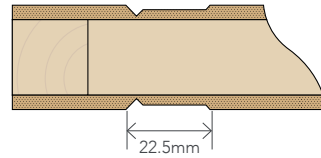

### ROUTERED GROOVE DETAIL

4.75MM MDF SKIN  
(FOR INTERIOR USE)

4.75MM TEMPERED  
HARDBOARD SKIN  
(FOR SHELTERED  
EXTERIOR USE)

### VRP7 Panel Cut-Out Dimensions (mm)

Top Rail	150mm
Mid Rail	150mm
Bottom Rail	180mm
Side Stile	110mm
Top Panel Width	Door Width less 220mm
Top Panel Height	Door Height less 1085mm
Bottom Panel Width	Door Width less 220mm
Bottom Panel Height	605mm

	Stile, Rail and Lockblock Configuration 1980 up to 2400 High Doors 410-910mm Wide		
	Rails	Stiles	Lockblocks
Hollow (1980)	Ex 35mm	Ex 35mm	400 x 70mm
Hollow (Up to 2400)	Ex 35mm	Ex 35mm	800 x 70mm
Polystyrene	Ex 35mm	Ex 35mm	400/800 x 70mm
Solid (Up to 2400)	Ex 140mm	Ex 35mm	N/A
960mm Wide +	Ex 105mm	Ex 105mm	N/A
>2400mm High	Ex 105mm	Ex 105mm	N/A

- All doors over 1210 wide supplied un-primed
- 'Oversize' is doors over 1210mm wide or 2700mm high
- All hollow and polystyrene doors have double lock blocks
- Stock doors are standard sizes between 410mm and 910mm wide
- Tempered hardboard faced doors available for sheltered exterior doors, 38mm, 39.5mm or 42mm options