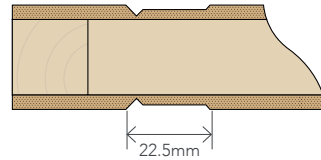

VVPL Specification Sheet

ROUTERED GROOVE DETAIL

 4.75MM MDF SKIN
 (FOR INTERIOR USE)

 4.75MM TEMPERED
 HARDBOARD SKIN (FOR
 SHELTERED EXTERIOR USE)

PLEASE NOTE: GLASS IS NOT INCLUDED. ALL PANELS ARE BEADED WITH REBATED BEADING AS STANDARD. FLUSH BEADING AVAILABLE ON REQUEST.

 FLUSH
 BEADING

 REBATED
 BEADING

VVPL Panel Cut-Out Dimensions (mm)

Top Rail	150mm
Bottom Rail	150mm
Side Stile	110mm
Glazing Panel Width	150mm
Glazing Panel Height	Door Height Less 300mm
Grooved Panel Width	290mm
Grooved Panel Height	290mm
Mid Rails	Door Height Less 1460mm Divided by 3

Stile, Rail and Lockblock Configuration 1980 up to 2400 High Doors 410-910mm Wide

	Rails	Stiles	Lockblocks
Hollow (1980)	Ex 35mm	Ex 35mm	400 x 70mm
Hollow (Up to 2400)	Ex 35mm	Ex 35mm	800 x 70mm
Polystyrene	Ex 35mm	Ex 35mm	400/800 x 70mm
Solid (Up to 2400)	Ex 140mm	Ex 35mm	N/A
960mm Wide +	Ex 105mm	Ex 105mm	N/A
>2400mm High	Ex 105mm	Ex 105mm	N/A

- All doors over 1210 wide supplied un-primed
- 'Oversize' is doors over 1210mm wide or 2700mm high

- All hollow and polystyrene doors have double lock blocks
- Stock doors are standard sizes between 410mm and 910mm wide