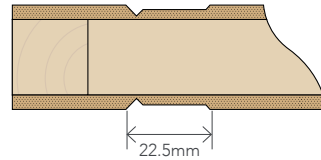

VVPO Specification Sheet

ROUTERED GROOVE DETAIL

 4.75MM MDF SKIN
(FOR INTERIOR USE)

 4.75MM TEMPERED
HARDBOARD SKIN (FOR
SHELTERED EXTERIOR USE)

PLEASE NOTE: GLASS IS NOT INCLUDED. ALL PANELS ARE BEADED WITH REBATED BEADING AS STANDARD. FLUSH BEADING AVAILABLE ON REQUEST.

 FLUSH
BEADING

 REBATED
BEADING

VVPO Panel Cut-Out Dimensions (mm)

Top Rail	150mm
Mid Rail	150mm
Bottom Rail	180mm
Side Stile	110mm
Glazing Panel Width	Door Width less 220mm
Glazing Panel Height	Door Height less 1085mm
Grooved Panel Width	Door Width less 220mm
Grooved Panel Height	605mm

	Stile, Rail and Lockblock Configuration 1980 up to 2400 High Doors 410-910mm Wide		
	Rails	Stiles	Lockblocks
Hollow (1980)	Ex 35mm	Ex 35mm	400 x 70mm
Hollow (Up to 2400)	Ex 35mm	Ex 35mm	800 x 70mm
Polystyrene	Ex 35mm	Ex 35mm	400/800 x 70mm
Solid (Up to 2400)	Ex 140mm	Ex 35mm	N/A
960mm Wide +	Ex 105mm	Ex 105mm	N/A
>2400mm High	Ex 105mm	Ex 105mm	N/A

- All doors over 1210 wide supplied un-primed
- 'Oversize' is doors over 1210mm wide or 2700mm high

- All hollow and polystyrene doors have double lock blocks
- Stock doors are standard sizes between 410mm and 910mm wide