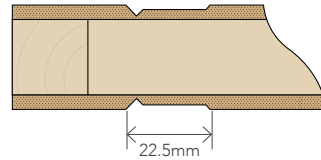

### ROUTERED GROOVE DETAIL

 4.75MM MDF SKIN  
 (FOR INTERIOR USE)

 4.75MM TEMPERED  
 HARDBOARD SKIN (FOR  
 SHELTERED EXTERIOR USE)

PLEASE NOTE: GLASS IS NOT INCLUDED. ALL PANELS ARE BEADED WITH REBATED BEADING AS STANDARD. FLUSH BEADING AVAILABLE ON REQUEST.

### VVPP Panel Cut-Out Dimensions (mm)

Top Rail	150mm
Mid Rail	150mm
Bottom Rail	180mm
Side Stile	110mm
Mid Stile	110mm
Glazing Panel Width	Door Width less 330mm divided by 2
Glazing Panel Height	Door Height less 1085mm
Grooved Panel Width	Door Width less 330mm divided by 2
Grooved Panel Height	605mm

	Stile, Rail and Lockblock Configuration 1980 up to 2400 High Doors 410-910mm Wide		
	Rails	Stiles	Lockblocks
Hollow (1980)	Ex 35mm	Ex 35mm	400 x 70mm
Hollow (Up to 2400)	Ex 35mm	Ex 35mm	800 x 70mm
Polystyrene	Ex 35mm	Ex 35mm	400/800 x 70mm
Solid (Up to 2400)	Ex 140mm	Ex 35mm	N/A
960mm Wide +	Ex 105mm	Ex 105mm	N/A
>2400mm High	Ex 105mm	Ex 105mm	N/A

- All doors over 1210 wide supplied un-primed
- 'Oversize' is doors over 1210mm wide or 2700mm high

- All hollow and polystyrene doors have double lock blocks
- Stock doors are standard sizes between 410mm and 910mm wide