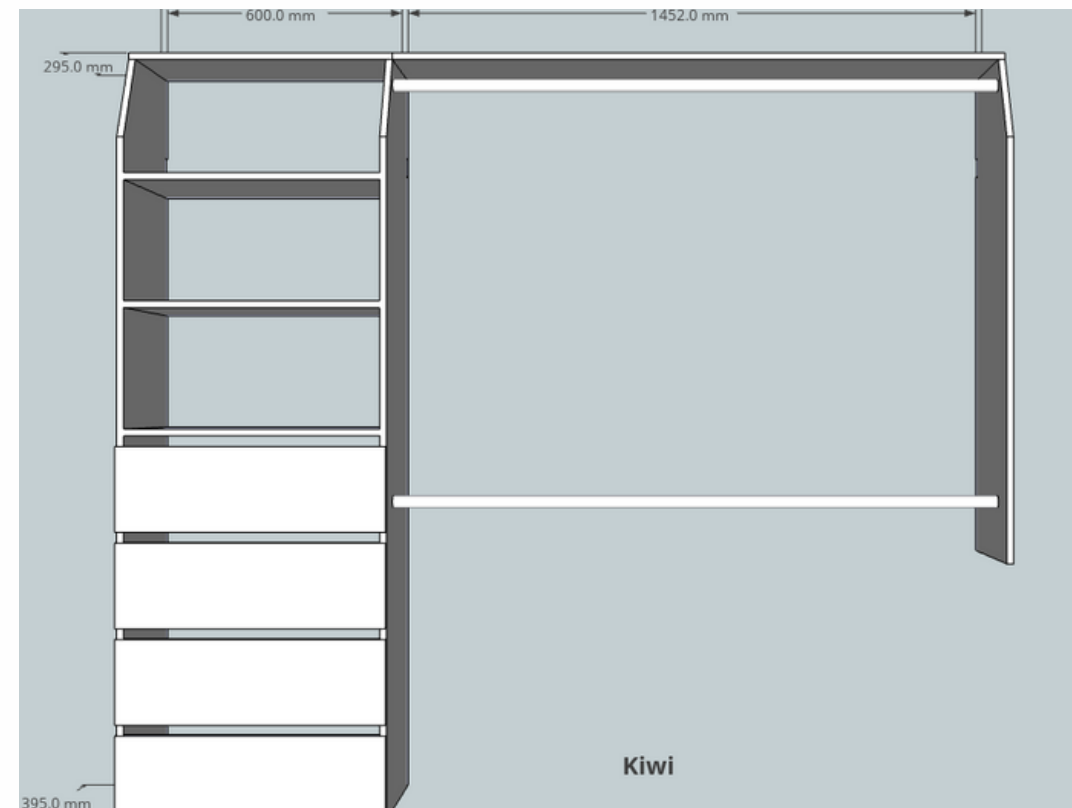

ACCESSORIES

- Sliding belt rack
- Sliding tie rack
- Valet rod
- Sliding scarf rack
- Hat & robe hook
- Trouser rack
- Rotating Mirror
- Hidden Jewellery drawer

MODERN DESIGN

Get smart with our robe organisers. These configurations provide shelving, drawers and hanging spaces to assist you with creating an organised wardrobe. Accessories can be added for further optimisation.

Our Kereru, Kaka and Kiwi Robesmart Organisers are simple and stylish, providing practical and functional features. These options come standard with 4 drawers with euro style handles.

The double hanging rods finished in Polished Chrome, provide ample hanging space for dresses, shirts and pants. Shelving offered in a choice of standard widths; 400mm, 500mm or 600mm, all Robesmart products come with hanging track and wall suspension system and matching soft close drawers. With a choice of reach in or walk in options.

These options come in White or our 7 Standard colours.

If you are wanting a simple yet functional wardrobe organiser, consider our Kakapo or Kea combinations.

These double and single hanging spaces are great for long or short items of clothing such as dresses, shirts, pants and jackets. The shelves provide a great space for organising T-shirts, Jerseys, Shorts and more.

Shelving offered in a choice of standard widths; 400mm, 500mm or 600mm , all Robesmart products come with hanging track and wall suspension system and matching soft close drawers. With a choice of reach in or walk in options.