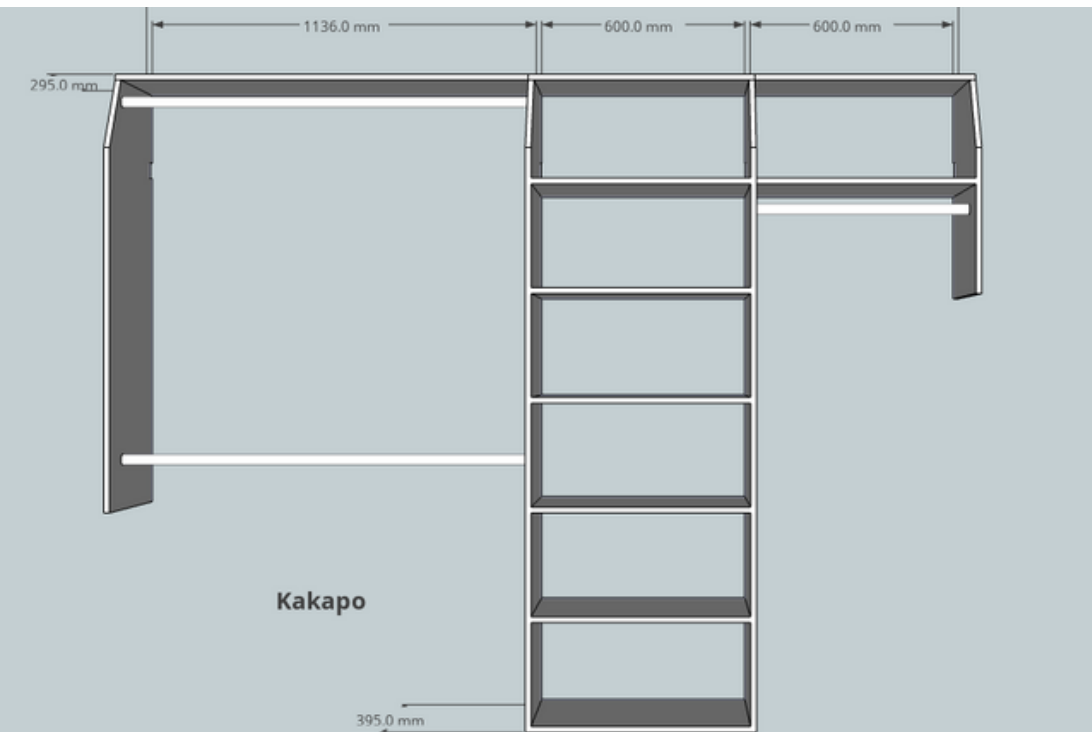

ROBESMART ORGANISERS

Our Robesmart organisers are available in 16mm Moisture Resistant white particle board.

If you are wanting a textured look you can choose from our extensive colour board range in 18mm MDF.

Our Kereru, Kaka and Kiwi Robesmart Organisers are simple and stylish, providing practical and functional features. These options come standard with 4 drawers with euro style handles.

The double hanging rods finished in Polished Chrome, provide ample hanging space for dresses, shirts and pants. Shelving offered in a choice of standard widths; 400mm, 500mm or 600mm, all Robesmart products come with hanging track and wall suspension system and matching soft close drawers. With a choice of reach in or walk in options.

These options come in White or our 7 Standard colours.

If you are wanting a simple yet functional wardrobe organiser, consider our Kakapo or Kea combinations.

These double and single hanging spaces are great for long or short items of clothing such as dresses, shirts, pants and jackets. The shelves provide a great space for organising T-shirts, Jerseys, Shorts and more.

Shelving offered in a choice of standard widths; 400mm, 500mm or 600mm , all Robesmart products come with hanging track and wall suspension system and matching soft close drawers. With a choice of reach in or walk in options.