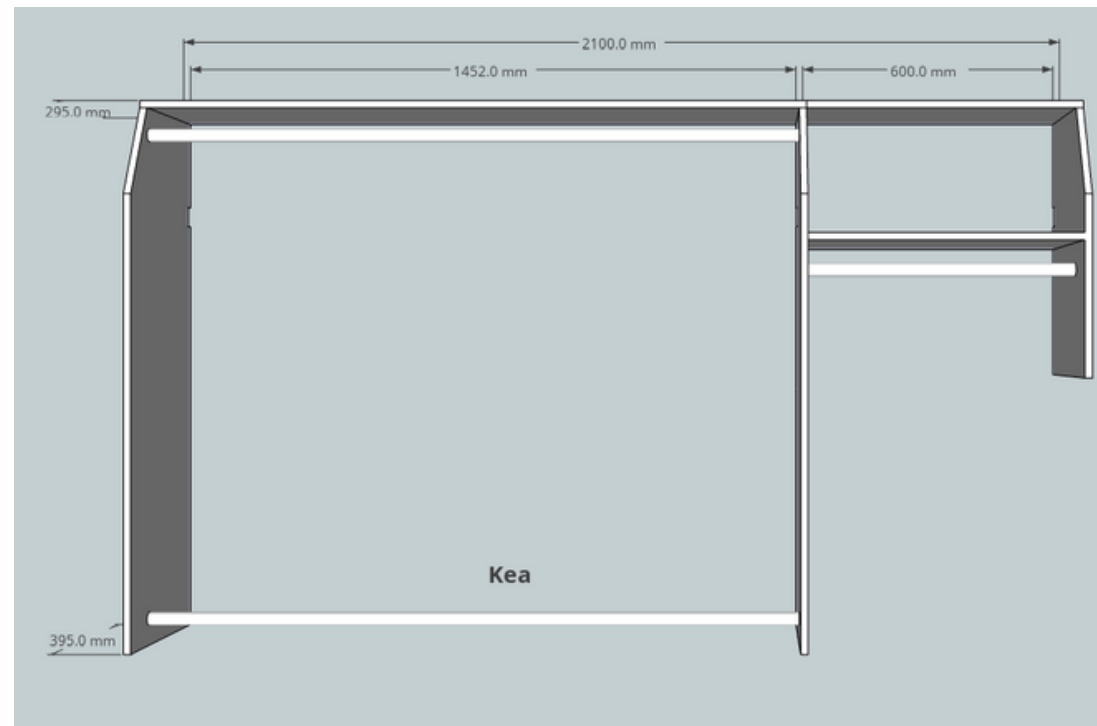

If you are wanting a simple yet functional wardrobe organiser, consider our Kakapo or Kea combinations.

These double and single hanging spaces are great for long or short items of clothing such as dresses, shirts, pants and jackets. The shelves provide a great space for organising T-shirts, Jerseys, Shorts and more.

Shelving offered in a choice of standard widths; 400mm, 500mm or 600mm , all Robesmart products come with hanging track and wall suspension system and matching soft close drawers. With a choice of reach in or walk in options.

These options come in White or our 7 Standard colours.