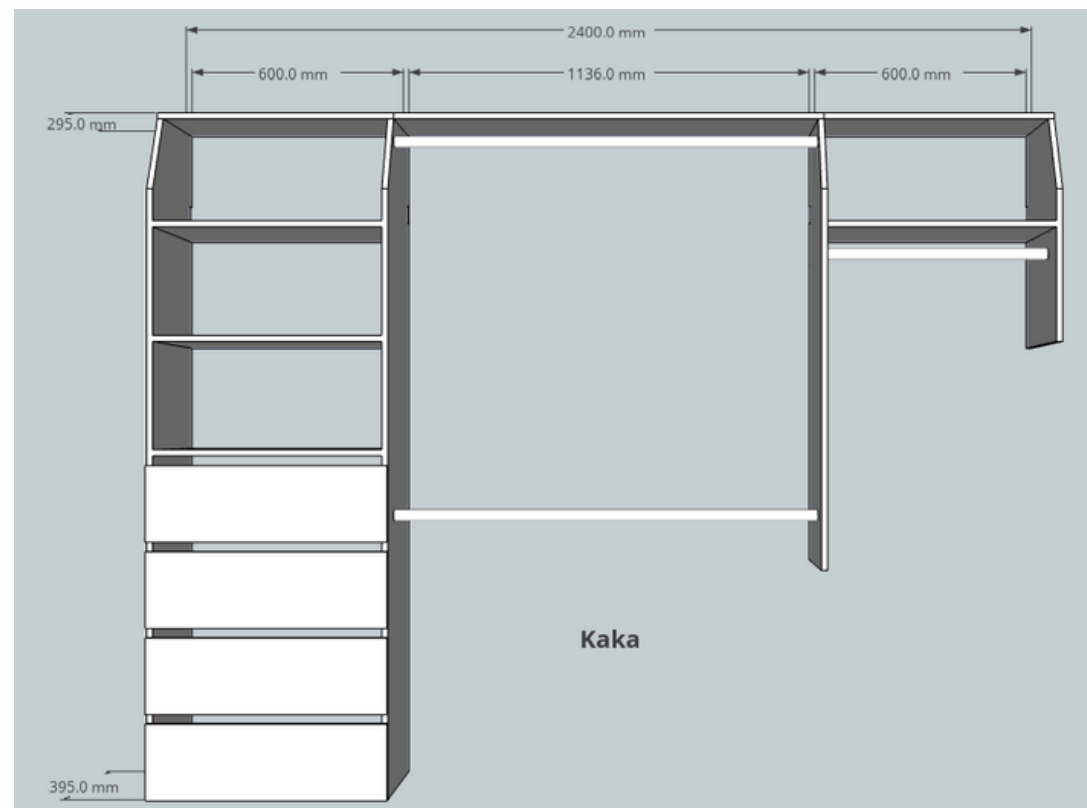

ROBESMART ORGANISERS

Our Robesmart organisers are available in 16mm Moisture Resistant white particle board.

If you are wanting a textured look you can choose from our extensive colour board range in 18mm MDF.

Our Kereru, Kaka and Kiwi Robesmart Organisers are simple and stylish, providing practical and functional features. These options come standard with 4 drawers with euro style handles.

The double hanging rods finished in Polished Chrome, provide ample hanging space for dresses, shirts and pants. Shelving offered in a choice of standard widths; 400mm, 500mm or 600mm, all Robesmart products come with hanging track and wall suspension system and matching soft close drawers. With a choice of reach in or walk in options.

These options come in White or our 7 Standard colours.

If you are wanting a simple yet functional wardrobe organiser, consider our Kakapo or Kea combinations.

These double and single hanging spaces are great for long or short items of clothing such as dresses, shirts, pants and jackets. The shelves provide a great space for organising T-shirts, Jerseys, Shorts and more.

Shelving offered in a choice of standard widths; 400mm, 500mm or 600mm , all Robesmart products come with hanging track and wall suspension system and matching soft close drawers. With a choice of reach in or walk in options.