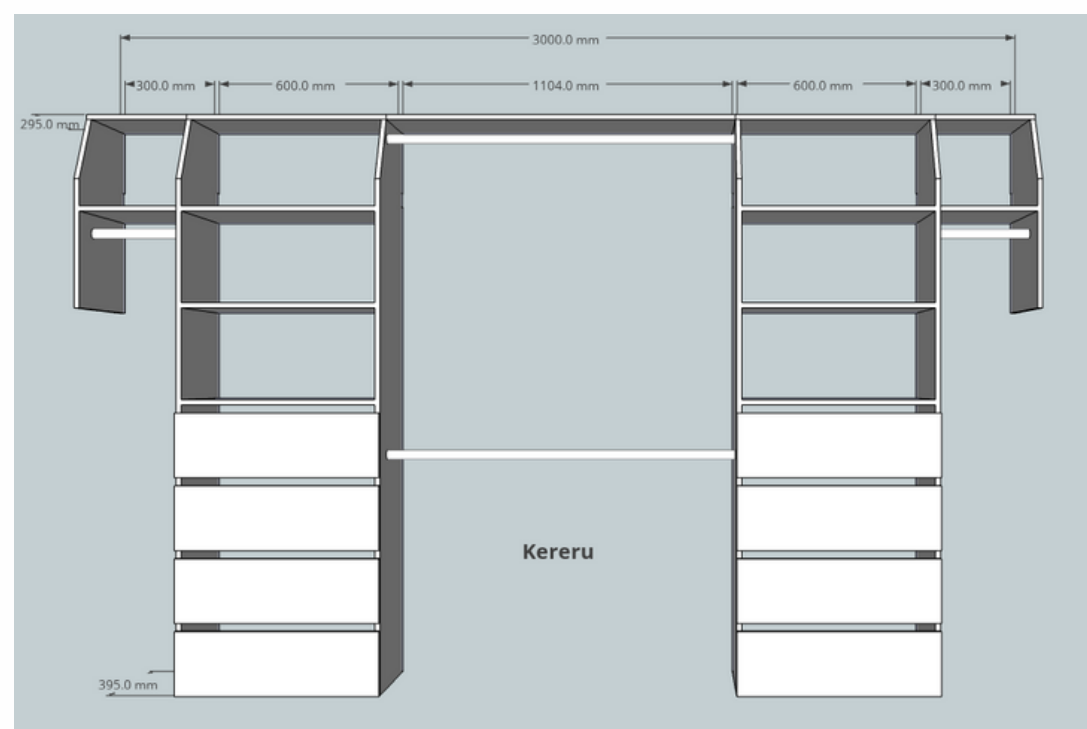

ROBESMART ORGANISERS

Our Robesmart organisers are available in 16mm Moisture Resistant white particle board.

If you are wanting a textured look you can choose from our extensive colour board range in 18mm MDF.

Our Kereru, Kaka and Kiwi Robesmart Organisers are simple and stylish, providing practical and functional features. These options come standard with 4 drawers with euro style handles.

The double hanging rods finished in Polished Chrome, provide ample hanging space for dresses, shirts and pants. Shelving offered in a choice of standard widths; 400mm, 500mm or 600mm, all Robesmart products come with hanging track and wall suspension system and matching soft close drawers. With a choice of reach in or walk in options.

Shelving offered in a choice of standard widths; 400mm, 500mm or 600mm , all Robesmart products come with hanging track and wall suspension system and matching soft close drawers. With a choice of reach in or walk in options.